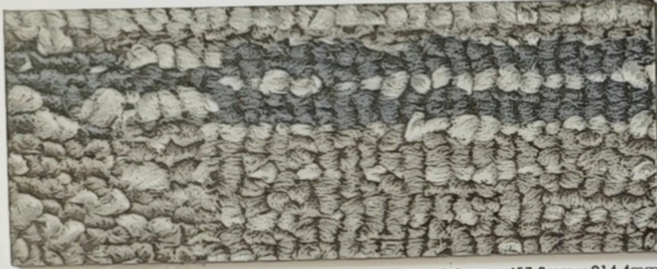

CARPET

LUXURY VINYL TILES

LVT: 2.0mm*457.2mm*914.4mm
 Piece per box: 13Pieces
 Weight: 21kg Total Area: 5.44m²
 2.2/2.5/2.6/2.8/3.0mm可定制

TF-624

Size: 2.0mm x 457.2mm x 914.4mm
 Wearlayer Thickness: 0.2mm

TF-623